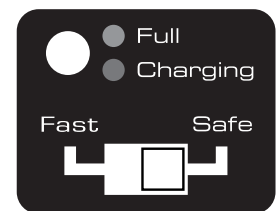

Notes:

- It is normal for the batteries to become warm during charging.
- Always charge batteries indoors, in an area that is between 60 degrees and 85 degrees Fahrenheit.
- Keep the charger dry – if it gets wet, wipe it dry immediately.

Limited 90-day Warranty

This product is warranted by VEX Robotics, Inc. against manufacturing defects in material and workmanship under normal use for ninety (90) days from the date of purchase from authorized Innovation First dealers. For complete warranty details and exclusions, check with your dealer.

VEX Robotics, Inc.
1519 IH 30 W
Greenville, TX 75402

For More Information, and additional Parts & Pieces refer to:

www.VEXRobotics.com

10/11