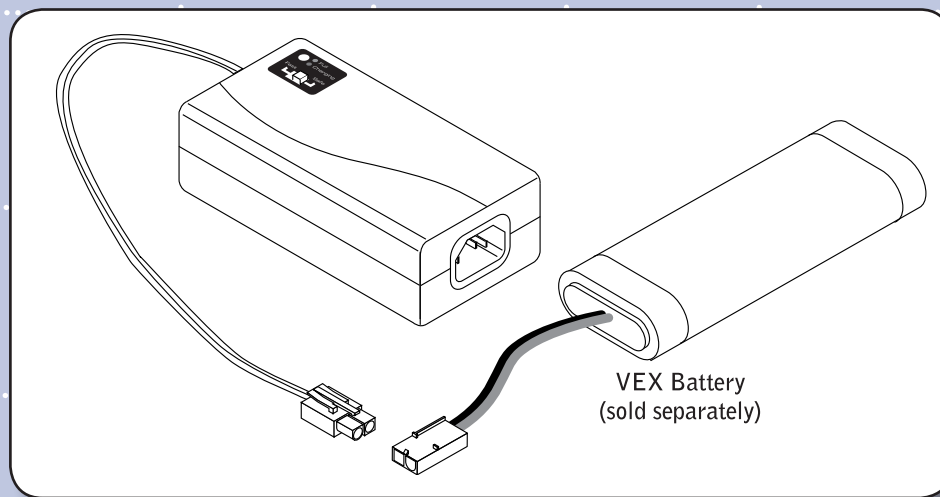

VEX Smart Charger

Get Charged Up!

The VEX Smart Charger is capable of charging ALL VEX rechargeable power packs. It works with the standard VEX 9.6V and 7.2V batteries (the charger is capable of charging anywhere between 7.2V and 12.0V). The Smart Charger can charge both NiCd and NiMH batteries.

Usage Instructions:

1. Insert the Power Cord into the charger using the 3-pin connector socket.
2. Plug the Power Cord into a standard household wall socket.
3. Set the charge setting using the switch located on top of the Charger (see below for details).
4. Connect a battery to the battery connector.
5. Monitor LED Status to see when the battery has completed charging (see below for details).

The Smart Charger has two different charge settings:

- The "SAFE" setting is designed to slowly charge batteries in a way that maximizes their battery life.
- The "FAST" setting will charge the batteries quicker.

The FAST setting should only be used with batteries 3000 mAH or larger!

The VEX Smart Charger auto-detects the voltage of the battery and charges it accordingly. It also automatically shuts off once the battery is fully charged.