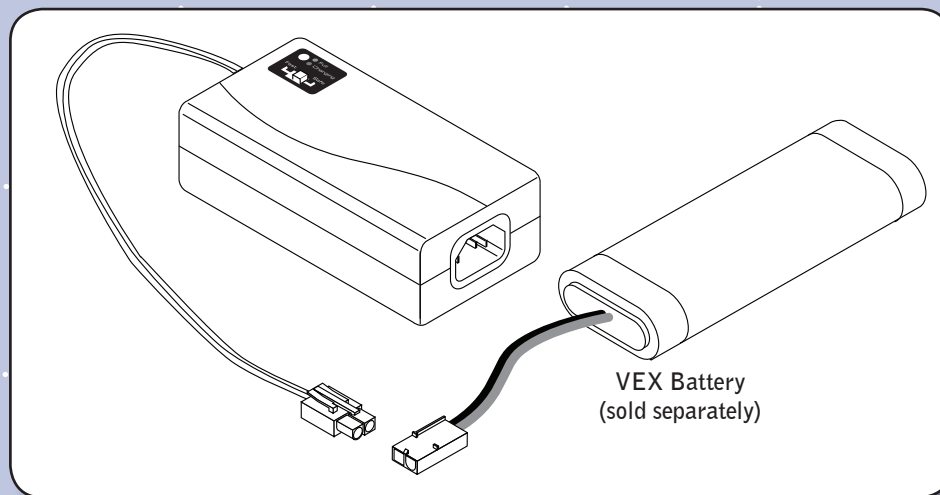

### Usage Instructions:

1. Insert the Power Cord into the charger using the 3-pin connector socket.
2. Plug the Power Cord into a standard household wall socket.
3. Set the charge setting using the switch located on top of the Charger (see below for details).
4. Connect a battery to the battery connector.
5. Monitor LED Status to see when the battery has completed charging (see below for details).