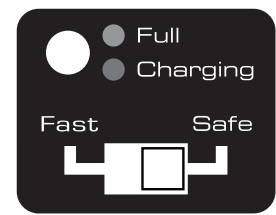

Notes:

- It is normal for the batteries to become warm during charging.
- Always charge batteries indoors, in an area that is between 60 degrees and 85 degrees Fahrenheit.
- Keep the charger dry – if it gets wet, wipe it dry immediately.

Limited 90-day Warranty

This product is warranted by Innovation First against manufacturing defects in material and workmanship under normal use for ninety (90) days from the date of purchase from authorized Innovation First dealers. For complete warranty details and exclusions, check with your dealer.

Innovation First, Inc.
1519 IH 30 W
Greenville, TX 75402

For More Information, and additional Parts & Pieces refer to:

www.VEXRobotics.com

9/09