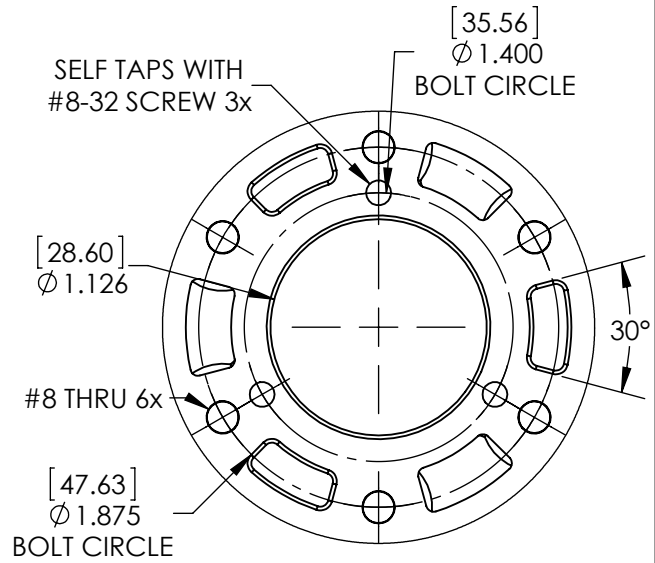

DETAIL B
SCALE 1 : 1

DETAIL A
SCALE 1 : 1

Description		4in Traction Wheel (1in Wide)	
Dwg No		217-2588 1in Release	
Project	VEXpro	Sheet 1 of 1	
Release	1/15/2013	ALL DIMENSIONS ARE IN INCHES [MM].	

ALL SECTION VIEW DIMENSIONS ARE FOR 1" WHEEL CONFIGURATION