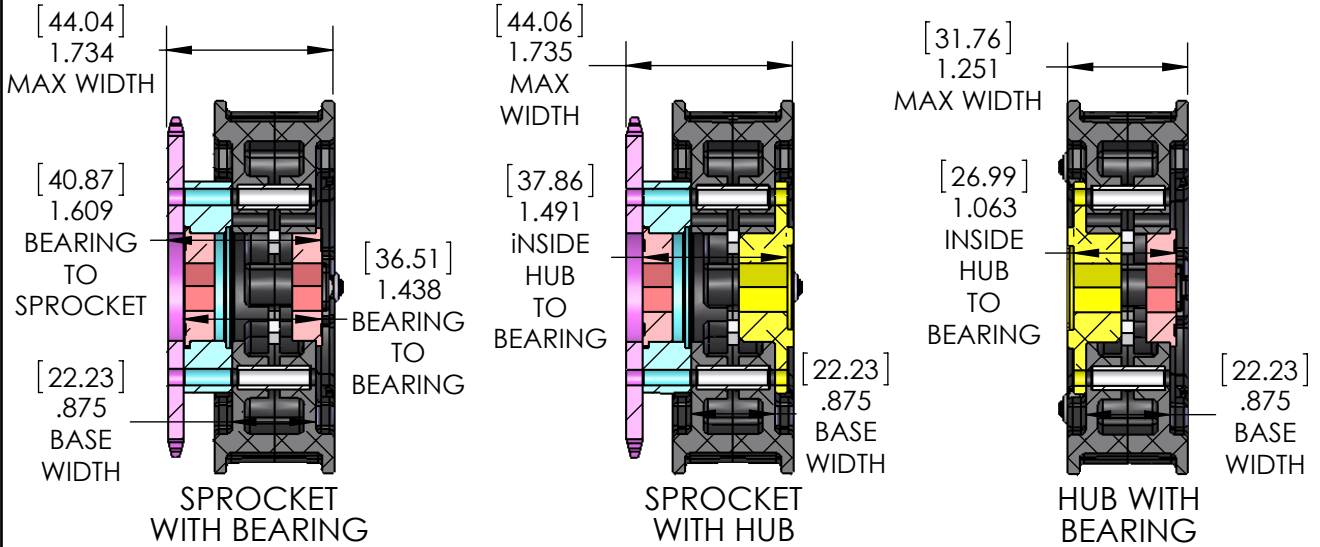

DETAIL B
SCALE 1 : 1

DETAIL A
SCALE 1 : 1

Description		4in Traction Wheel (1in Wide)	
Dwg No		217-2588 1in Release	
Project	VEXpro	Sheet 1 of 1	
Release	1/15/2013	ALL DIMENSIONS ARE IN INCHES [MM].	

ALL SECTION VIEW DIMENSIONS ARE FOR 1" WHEEL CONFIGURATION